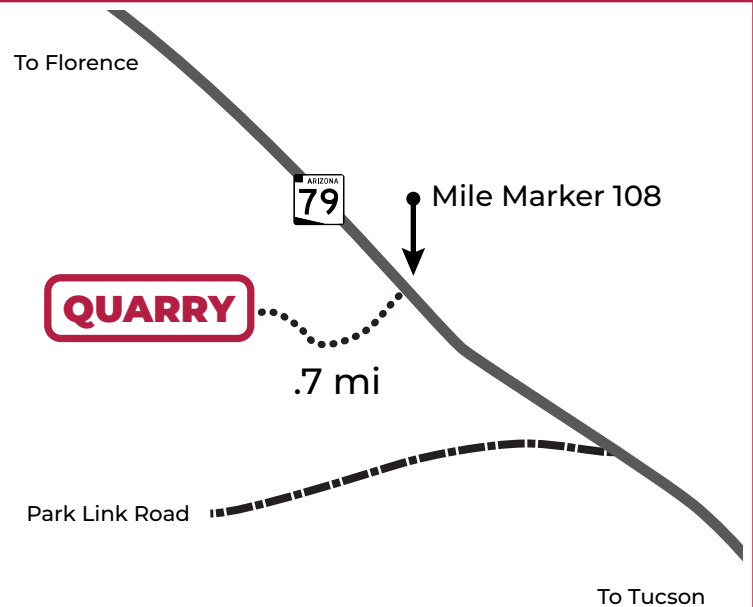

BROCCOLI

kalamazoomaterials.com

KALAMAZOO
USA

BROCCOLI

COLOR Kino Blue, Desert Gold, Autumnn

GPS 32.731806,-111.133217

DIRECTIONS

From Florence or Tucson take Hwy 79 and turn West at mile marker 108. Quarry is .7 miles, stay right heading back in.

CONTACT 480.591.5151

SUMMER - Apr 15th to Oct 14th
(5am – 1:30pm)

WINTER - Oct 15th to Apr 14th
(6am – 2:30pm)

LEGEND

INTERSTATE 
INTRASTATE 
PAVED ROADS 
UNPAVED 