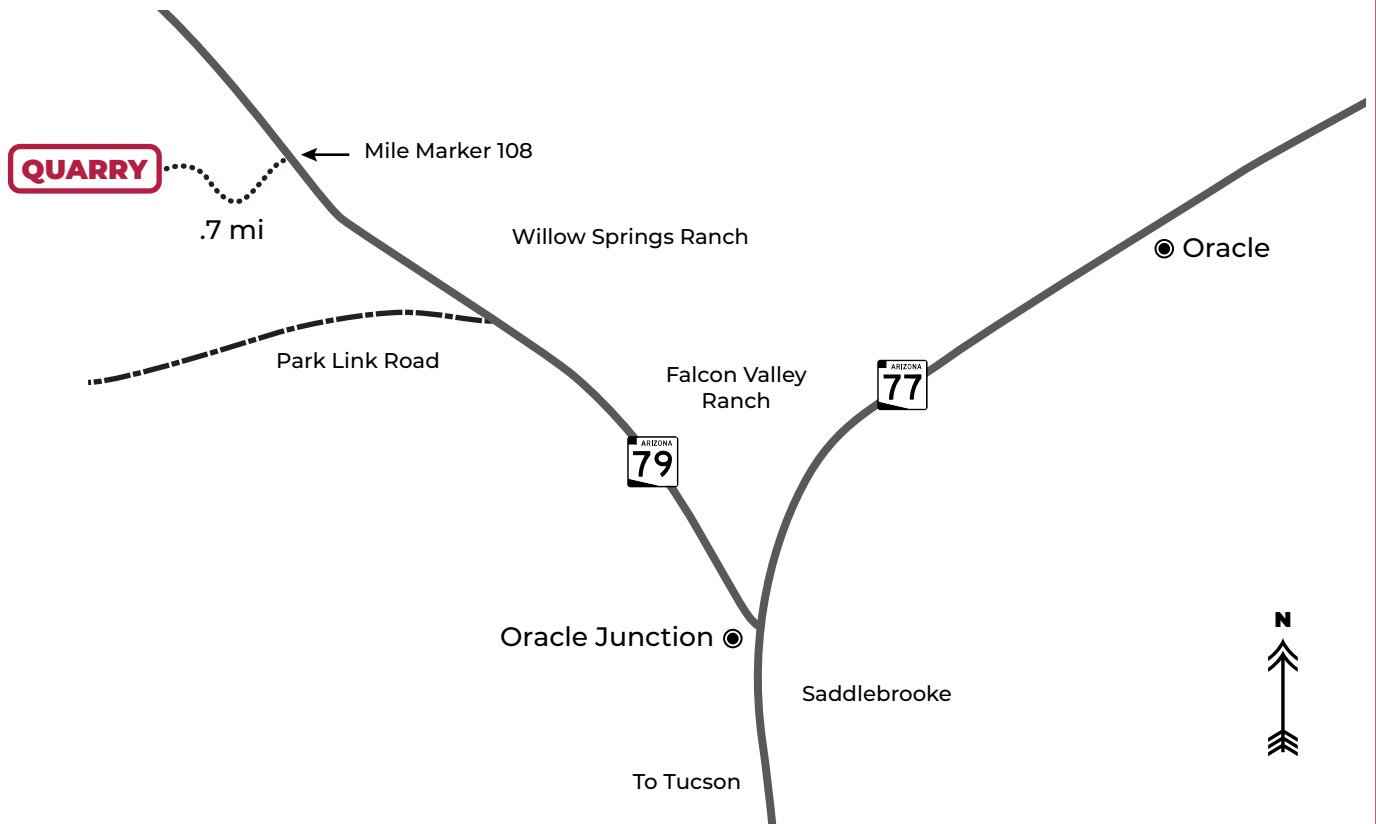

BROCCOLI

kalamazoomaterials.com

KALAMAZOO
USA

BROCCOLI

COLOR Kino Blue, Desert Gold, Autumnn

GPS 32.731806,-111.133217

DIRECTIONS

From Florence or Tucson take Hwy 79 and turn West at mile marker 108. Quarry is .7 miles, stay right heading back in.

CONTACT 480.591.5151

SUMMER - Apr 15th to Oct 14th
(5am – 1:30pm)

WINTER - Oct 15th to Apr 14th
(6am – 2:30pm)

LEGEND

INTERSTATE 
INTRASTATE 
PAVED ROADS 
UNPAVED 