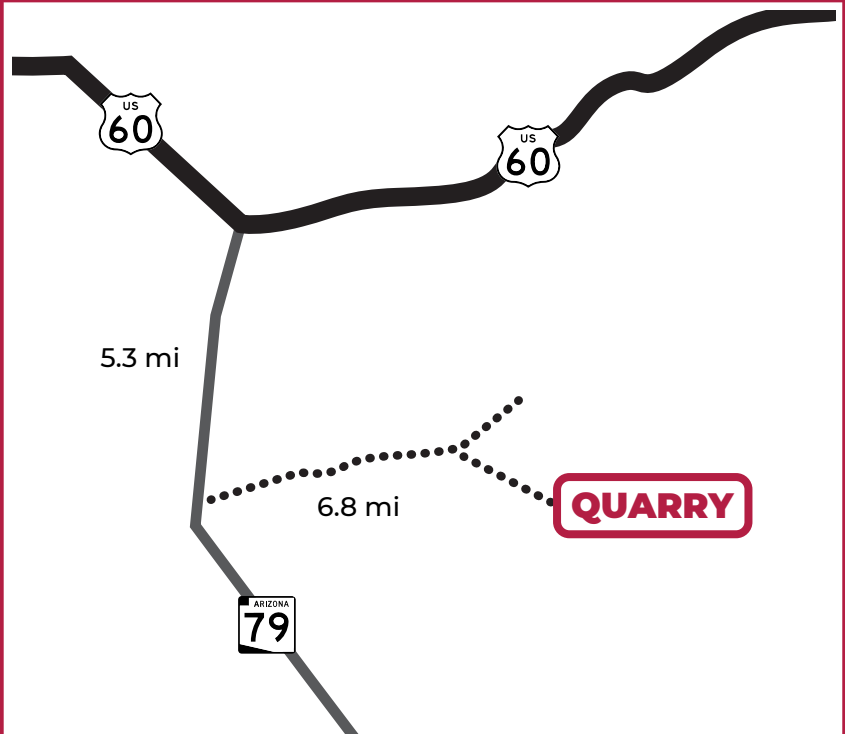

## MINERAL MOUNTAIN

**COLOR** Carmel, Painted Desert, Ash

**GPS** 33.1816300, -111.2448747

### DIRECTIONS

From the US-60 go South 5.3 miles on Hwy 79. East on Conttonwood Canyon Rd. 6.8 miles. Turn right at fork and proceed through the gate to the scale house.

**CONTACT** 480.591.5151

**SUMMER - Apr 15th to Oct 14th**  
(5am – 1pm)

**WINTER - Oct 15th to Apr 14th**  
(6am – 2 pm)

### LEGEND

- INTERSTATE**
- INTRASTATE**
- PAVED ROADS**
- UNPAVED**