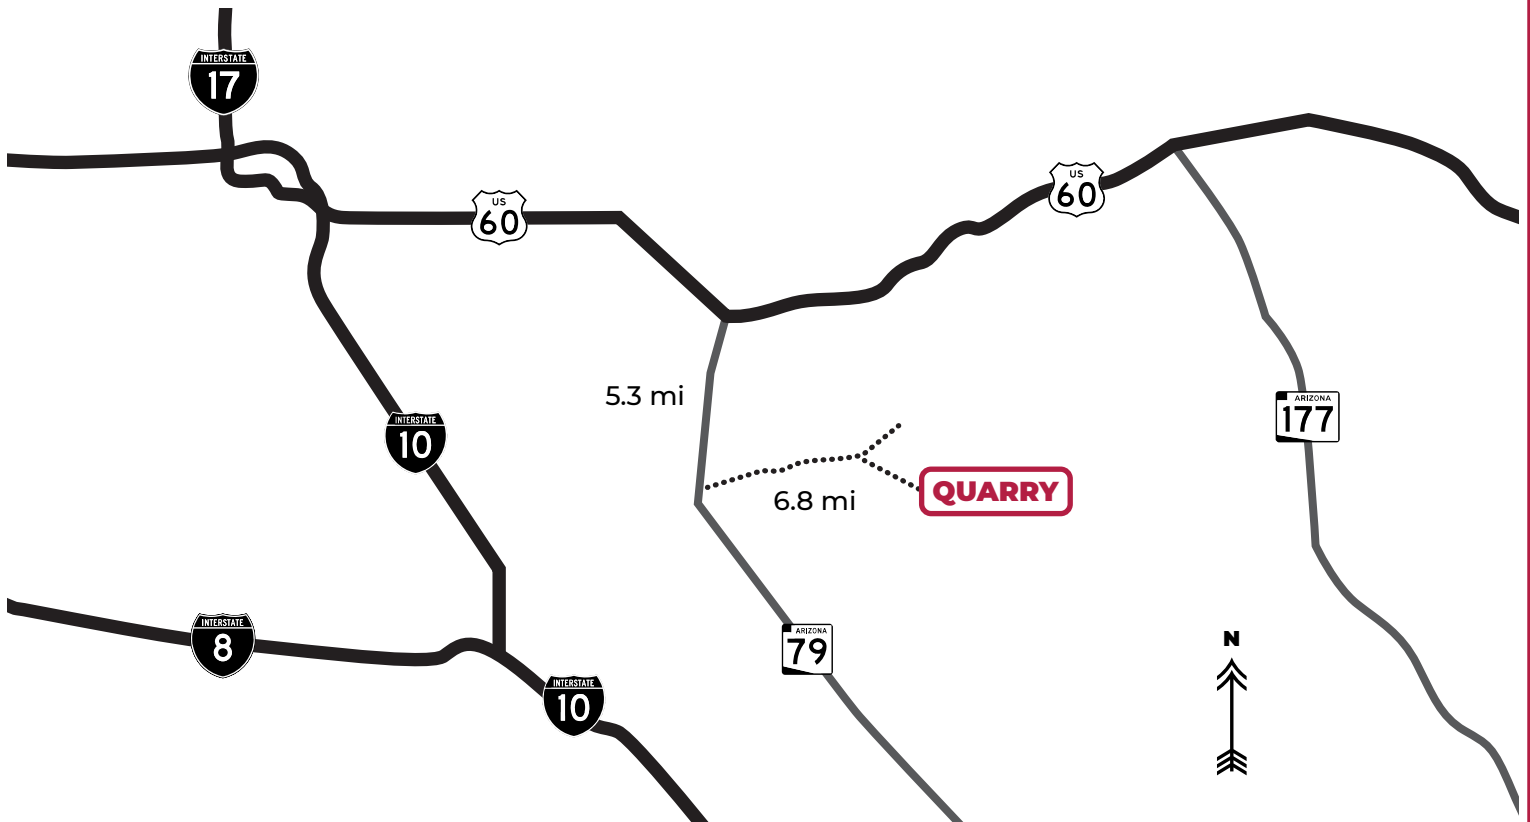

## MINERAL MOUNTAIN

**COLOR** Carmel, Painted Desert, Ash

**GPS** 33.1816300, -111.2448747

### DIRECTIONS

From the US-60 go South 5.3 miles on Hwy 79. East on Conttonwood Canyon Rd. 6.8 miles. Turn right at fork and proceed through the gate to the scale house.

**CONTACT** 480.591.5151

**SUMMER - Apr 15th to Oct 14th**  
(5am – 1pm)

**WINTER - Oct 15th to Apr 14th**  
(6am – 2 pm)

### LEGEND

- INTERSTATE**
- INTRASTATE**
- PAVED ROADS**
- UNPAVED**